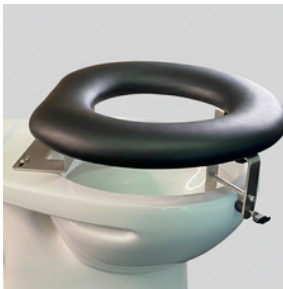

RAISED
PADDED
TOILET SEAT -
HOME