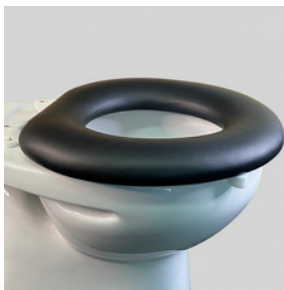

HINGED
PADDED
TOILET SEAT